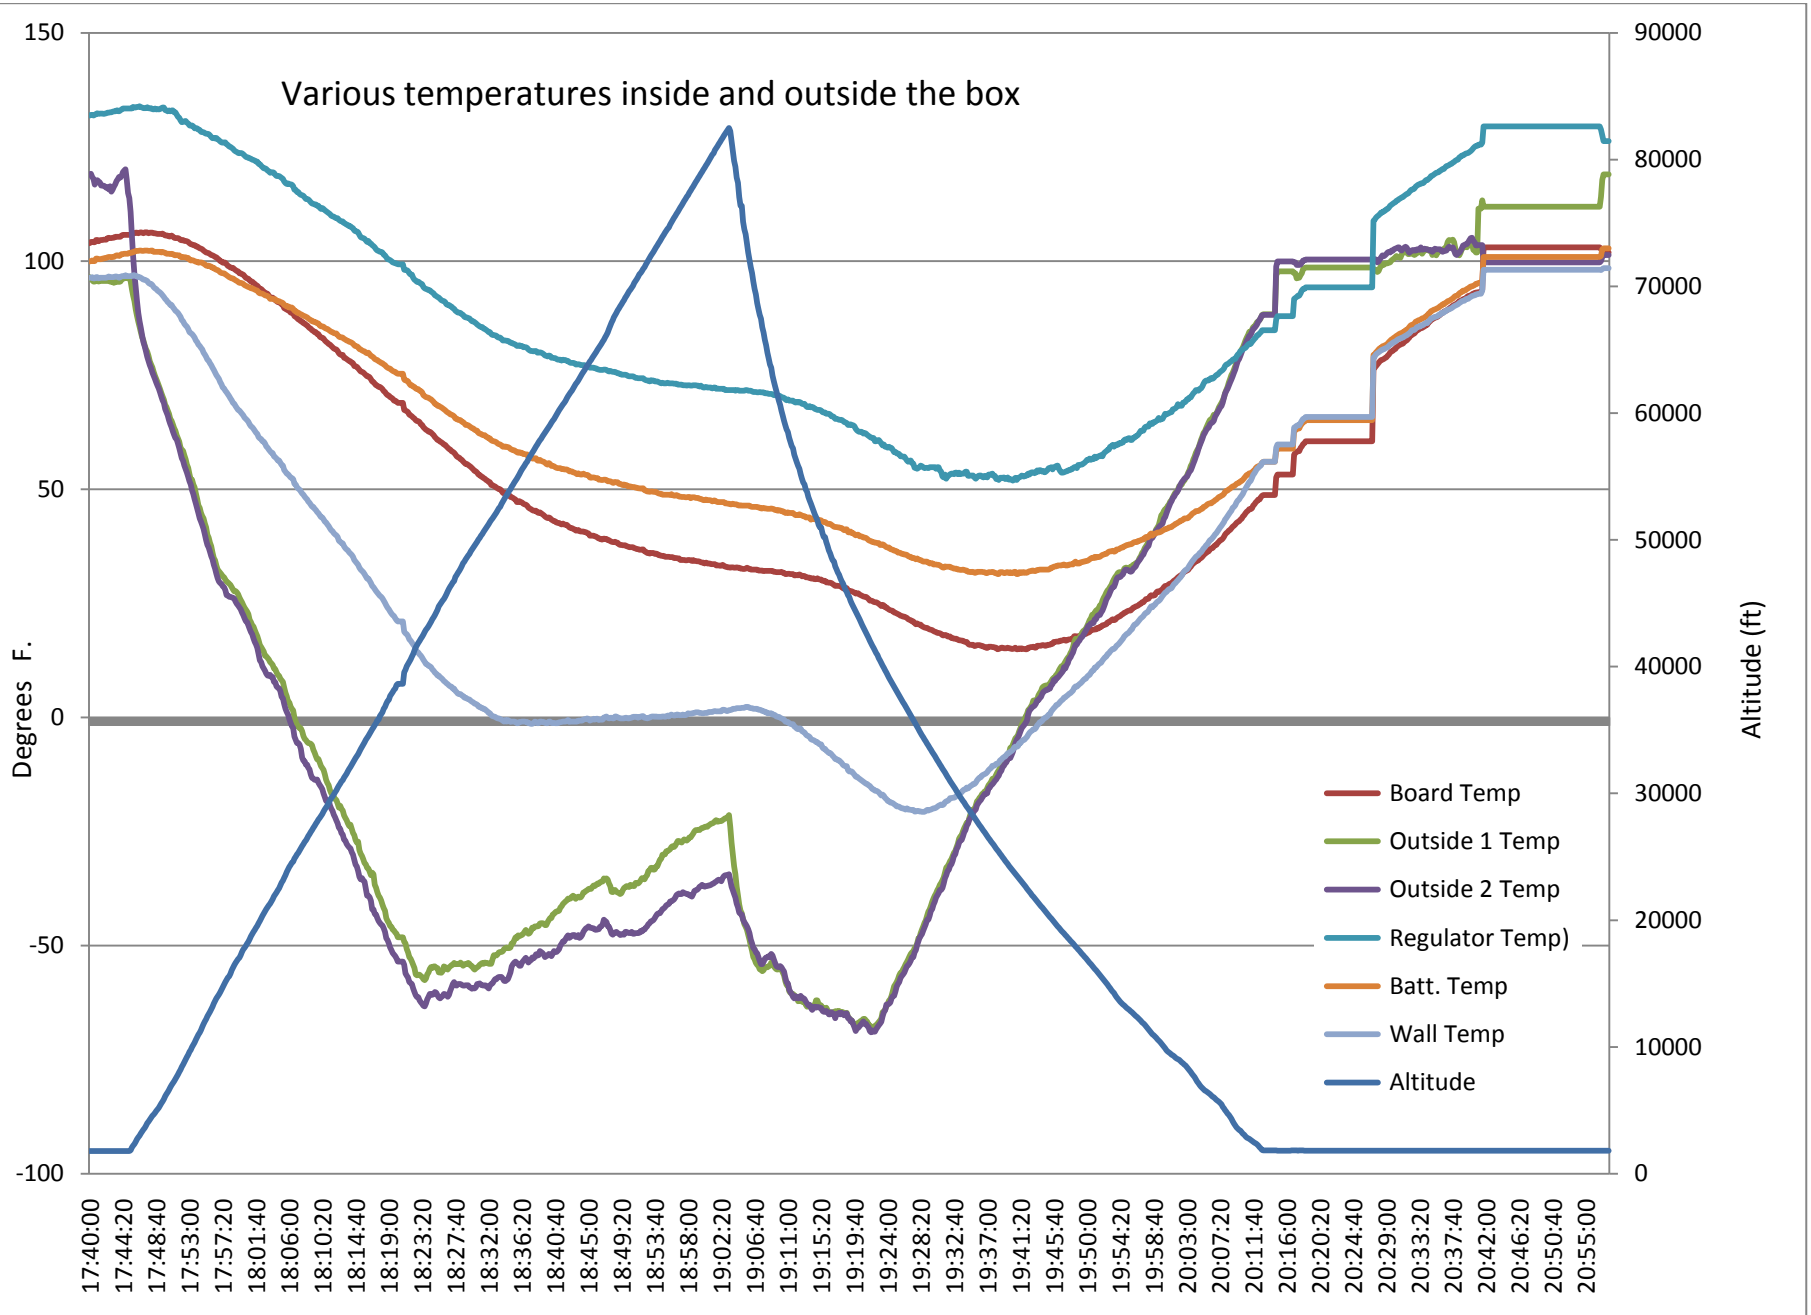

Various temperatures inside and outside the box

Accel & Gyros at burst. Everything goes crazy.