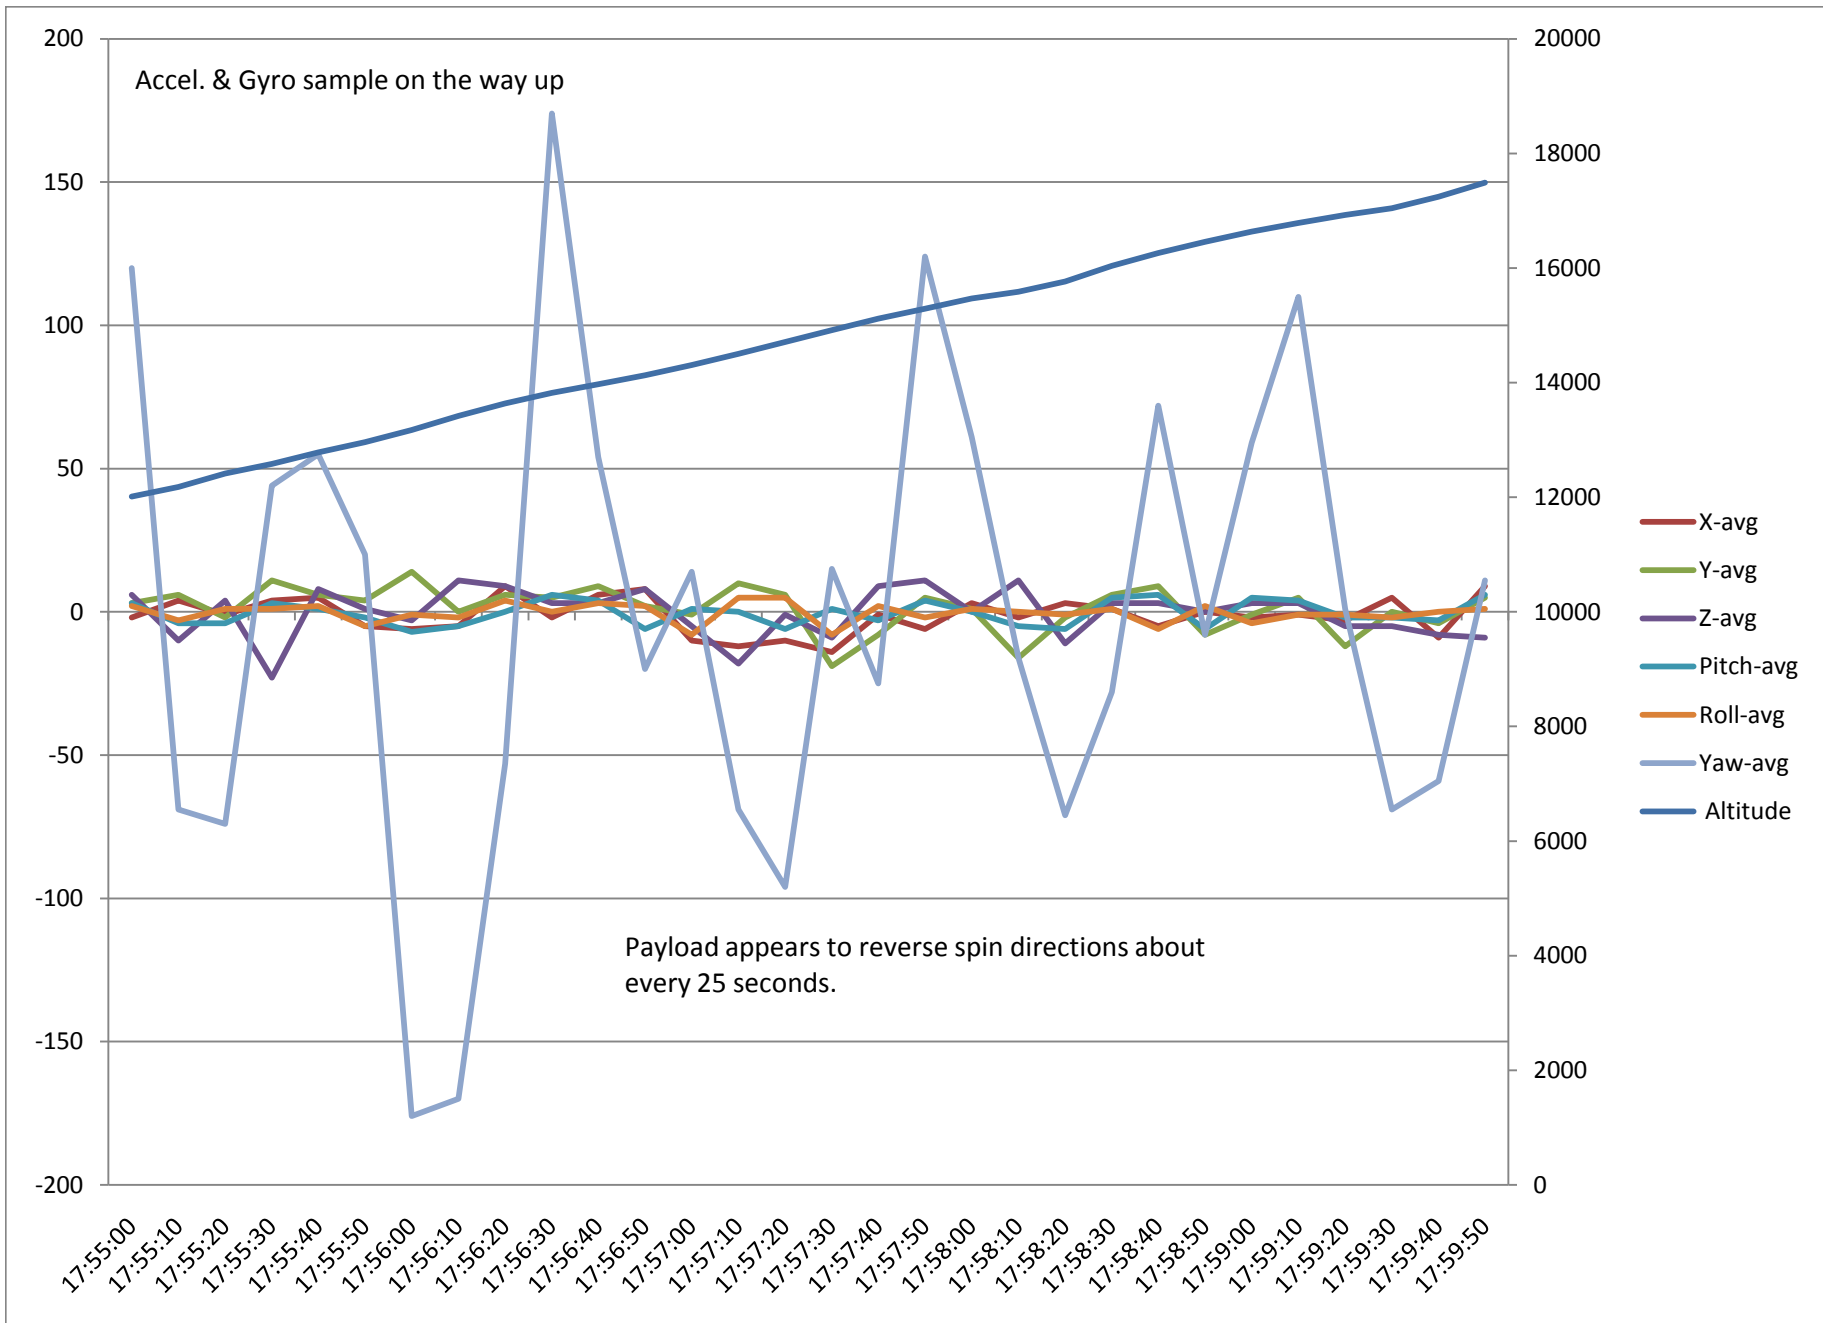

Various temperatures inside and outside the box

Accel & Gyros at burst. Everything goes crazy.