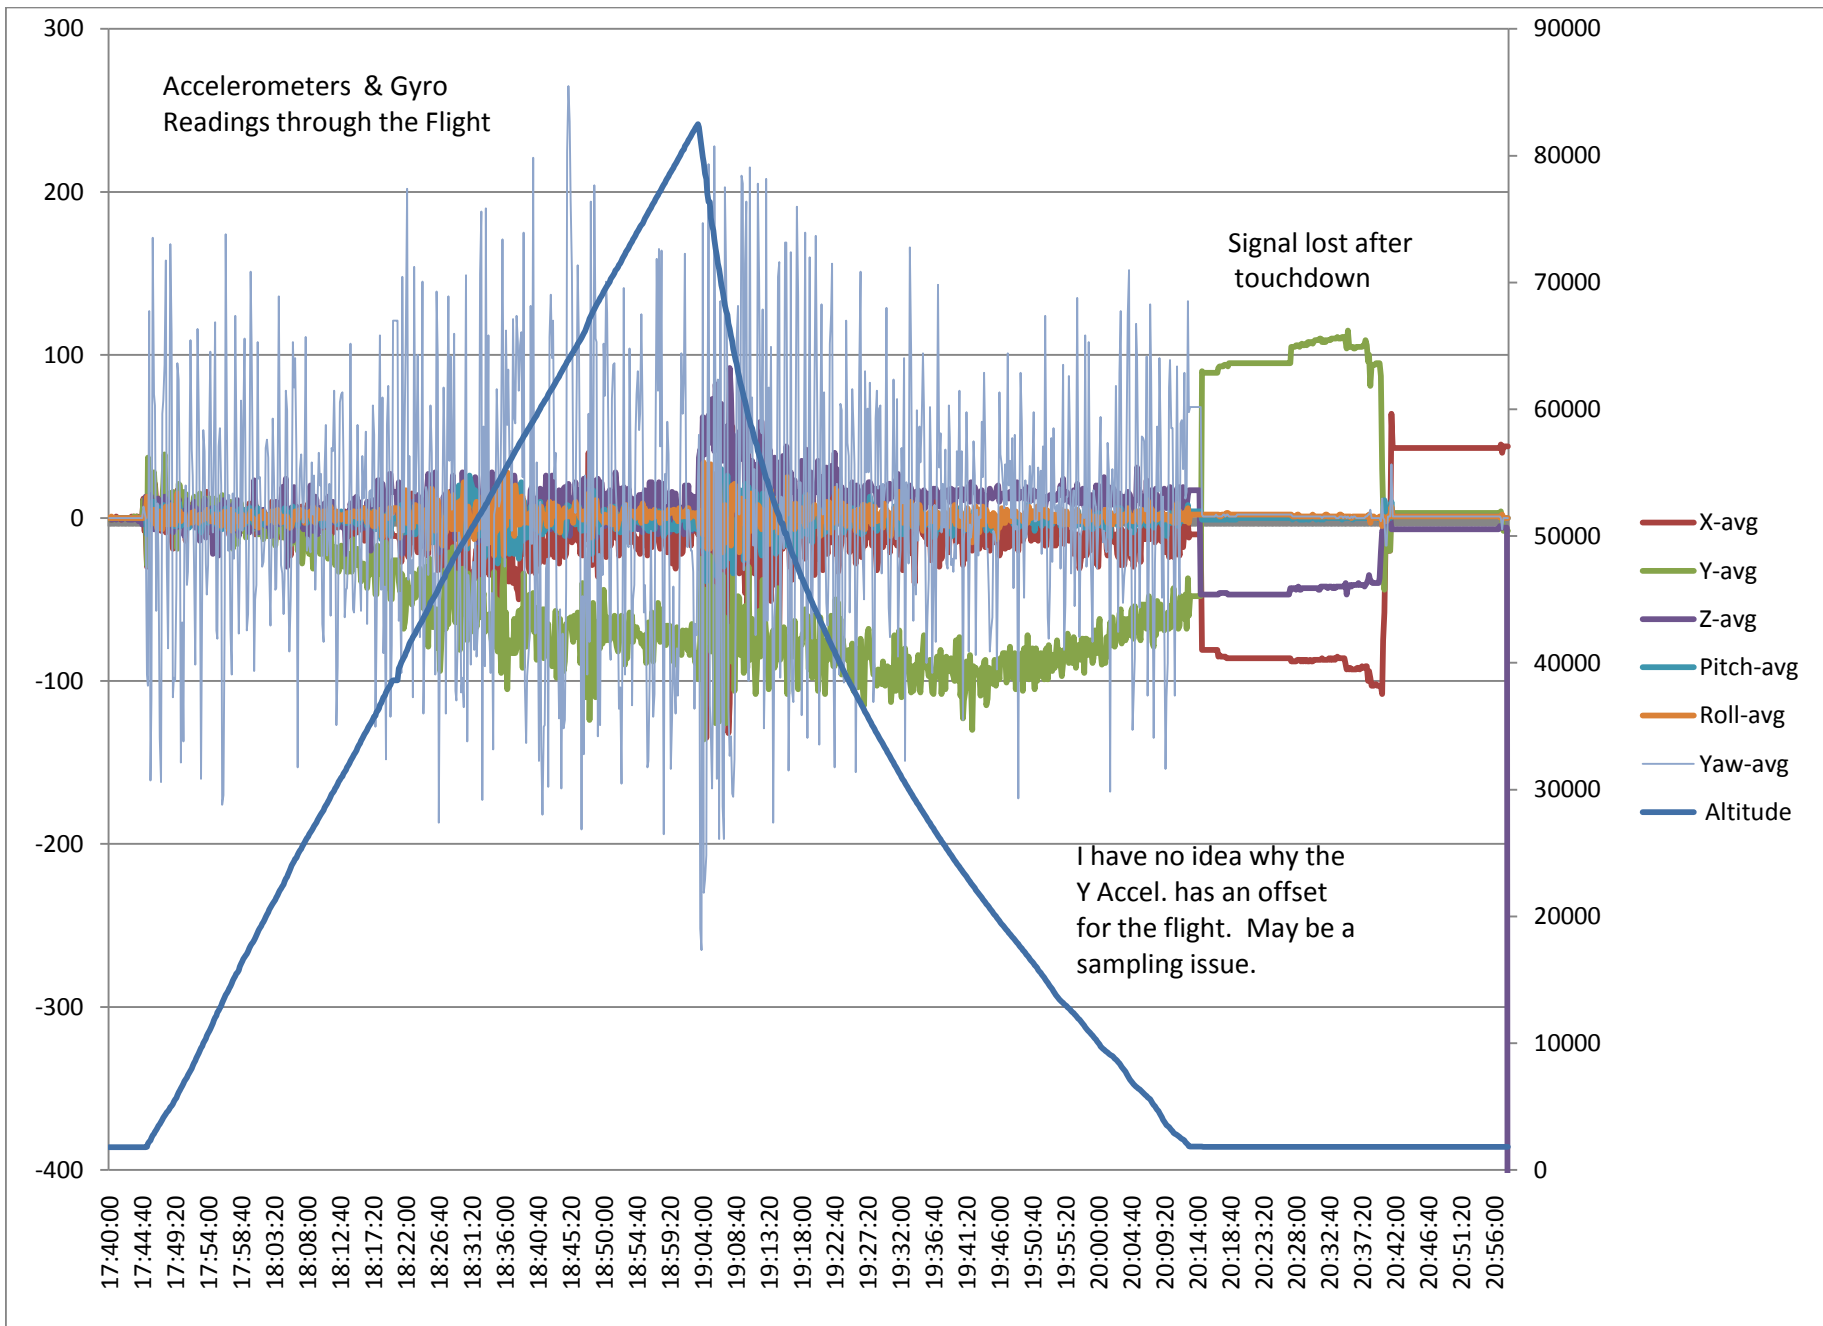

Various temperatures inside and outside the box

Accel & Gyros at burst. Everything goes crazy.